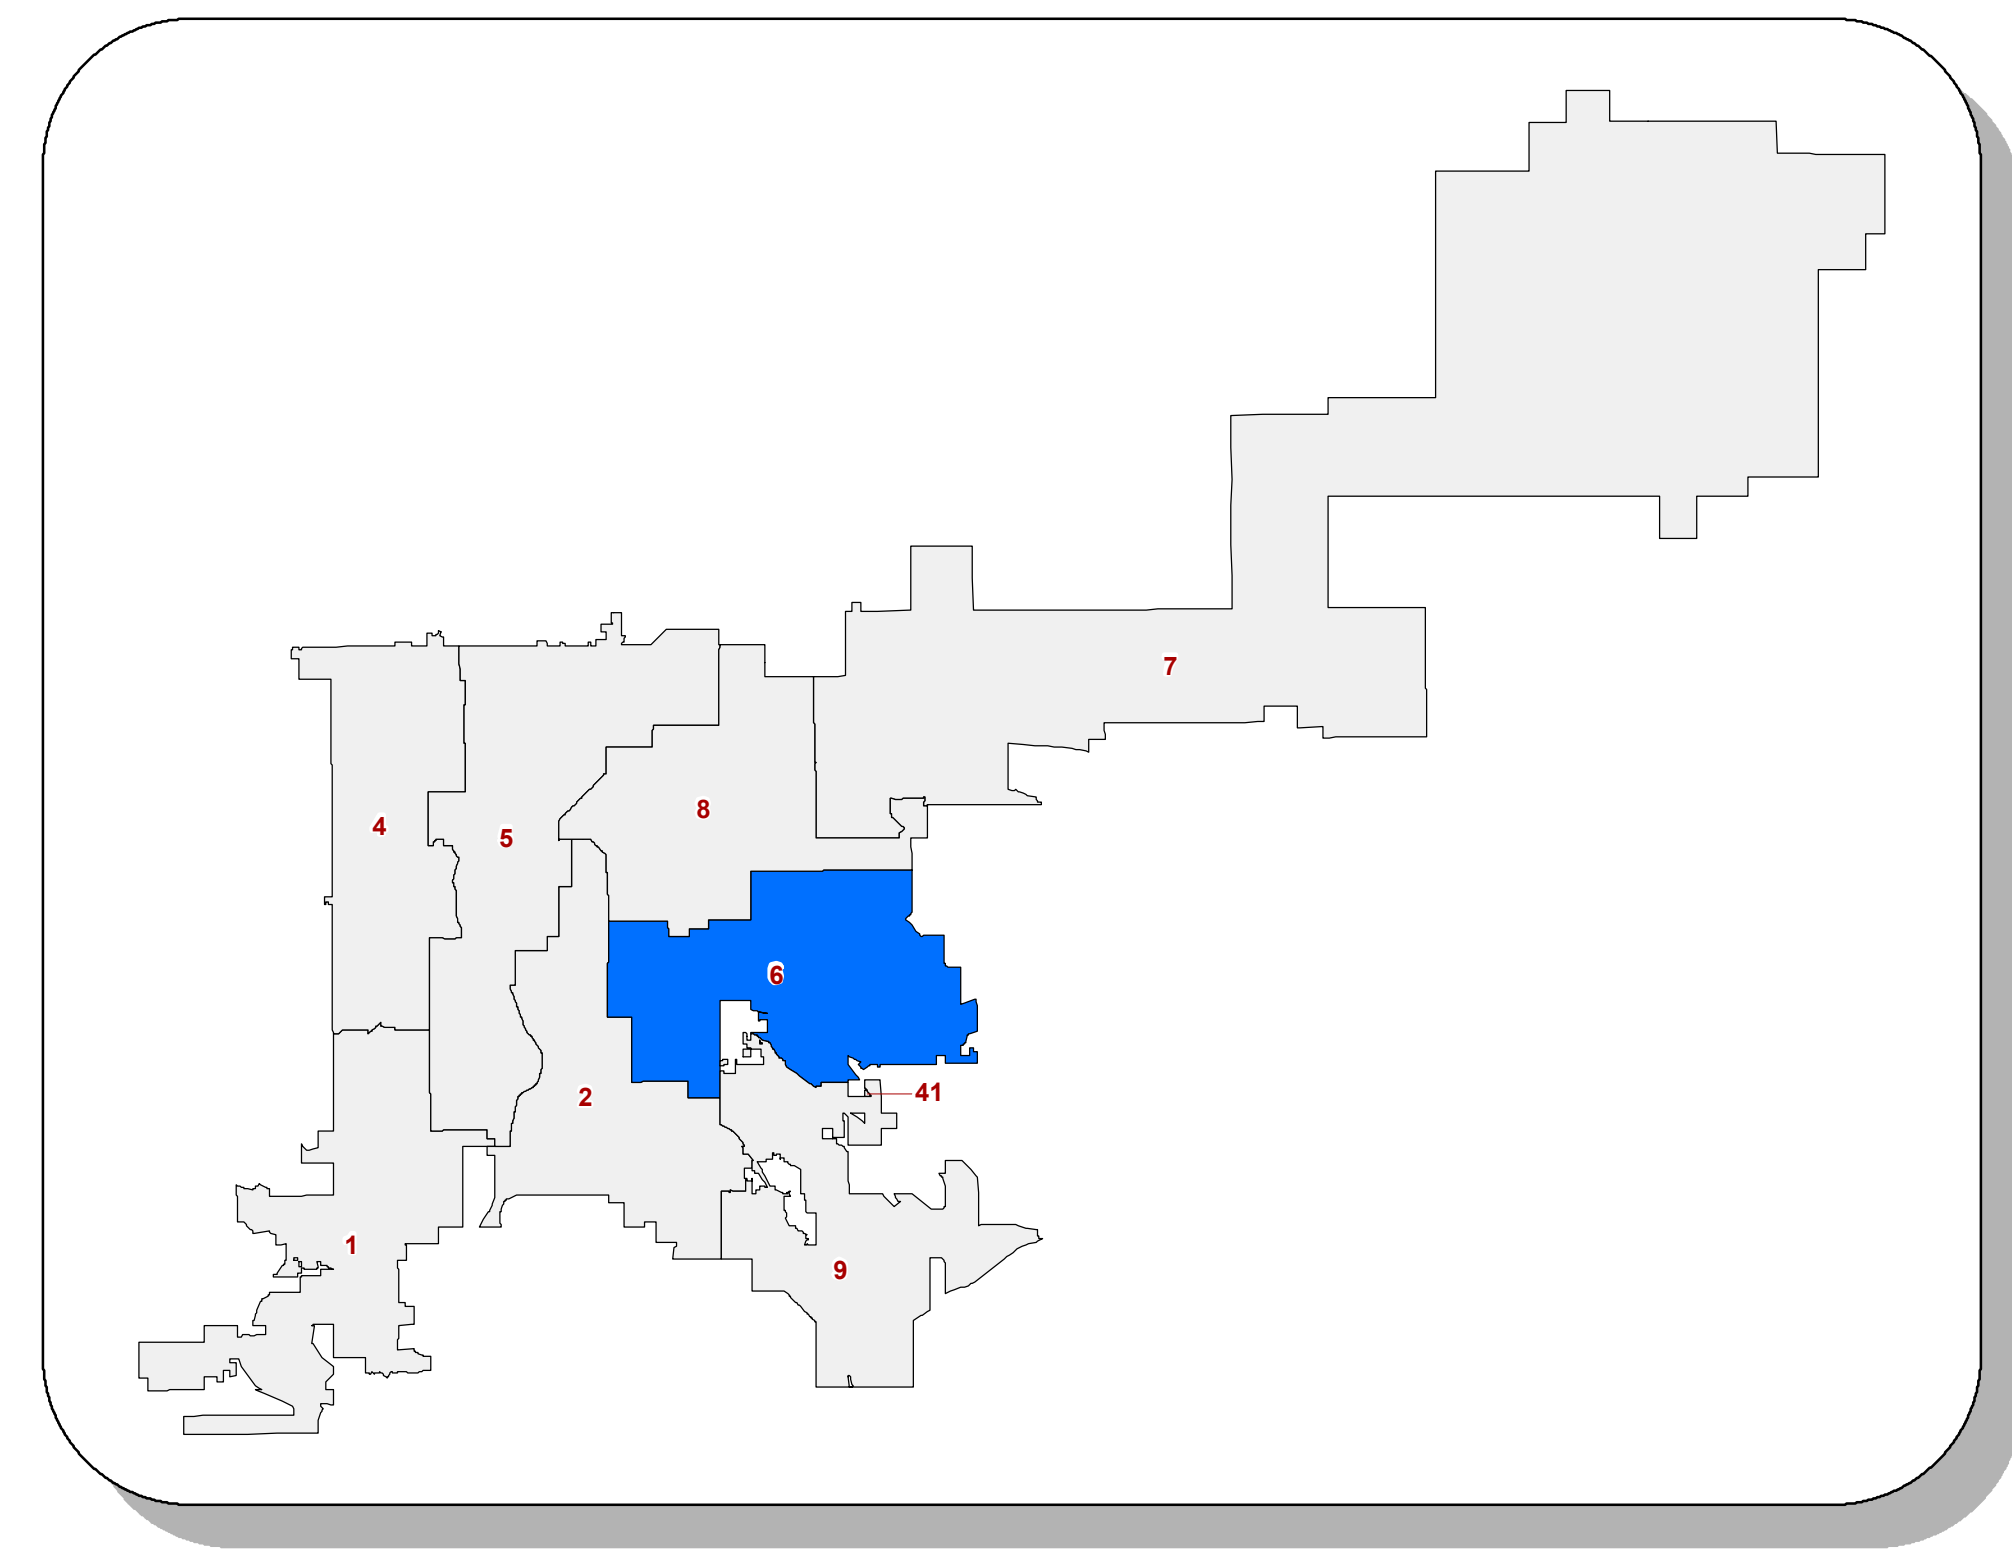

Denver Elections Division

SUB DISTRICTS

House District 6A
Precincts: 601-631

House District 6B
Precincts: 632-651

SENATE DISTRICTS

Pcts 601-604 = SD33

Pcts 605-607, 609-615, 617-619, 622-631, 641-651 = SD31

608, 616, 620-621, 632-640 = SD32

Map Prepared by the Denver Elections Division
January, 2012

State House District 6

-  Precincts
-  Streets